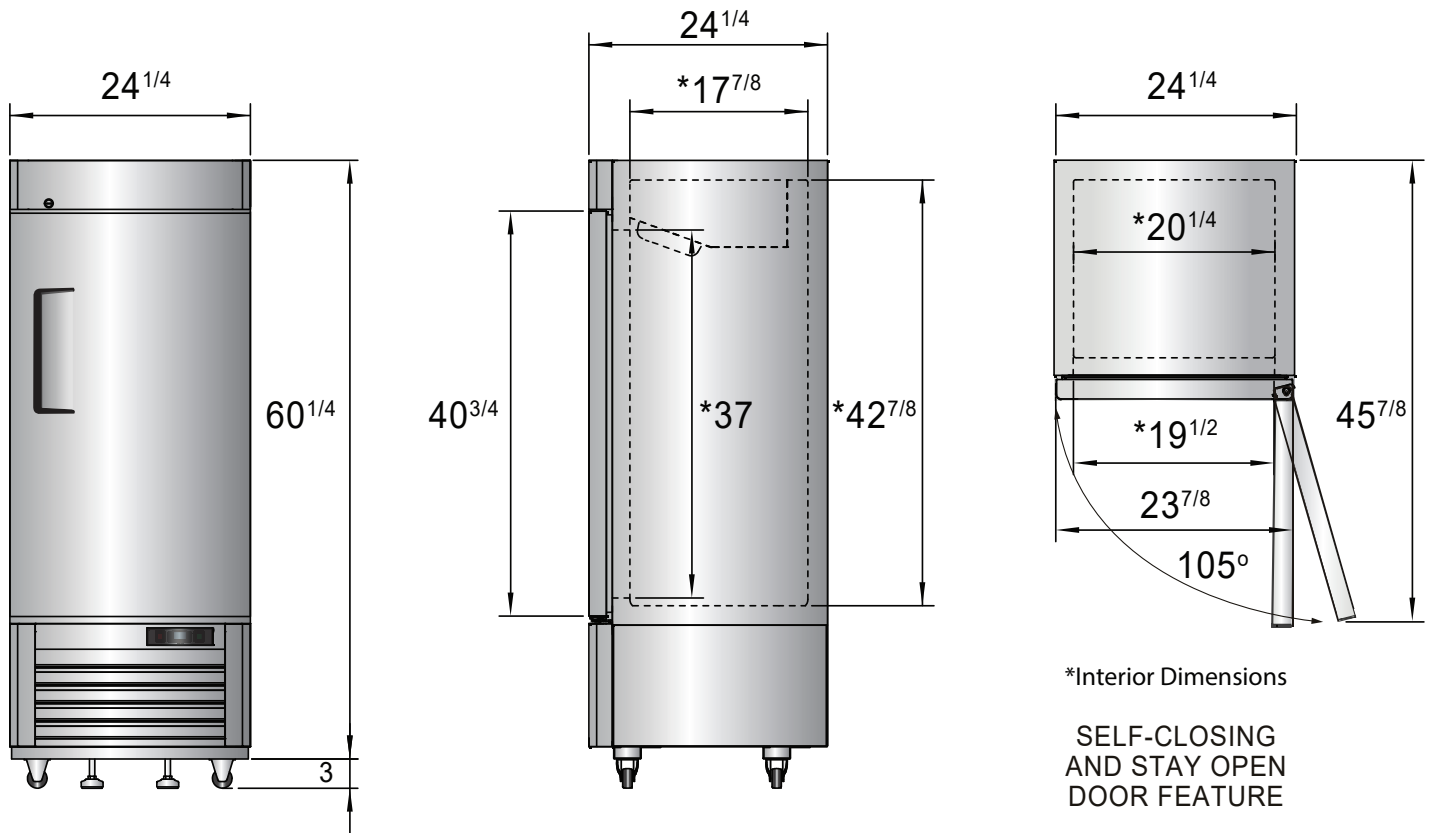

“WE MAKE THE KITCHEN BETTER!”

Toll Free: 855-855-0399 Email: info@atosausa.com

www.atosa.com | www.atosausa.com

California, Colorado, Florida, Georgia, Illinois, Massachusetts, New Jersey, Ohio, Texas, Washington

SPECIFICATIONS

Models	Door	Capacity (Cu.Ft.)	Shelves	Casters (inch)	Amps (A)	Voltage (V/Hz/Ph)	HP	Refrigerant	Exterior Dimensions (inch)	Net Weight (lbs)	Gross Weight (lbs)
MBF8520GR	1	8.3	3	2	6.3	115/60/1	1/2	R290	24^{1/4} × 24 × 63^{1/4}	187	220

PLAN VIEW